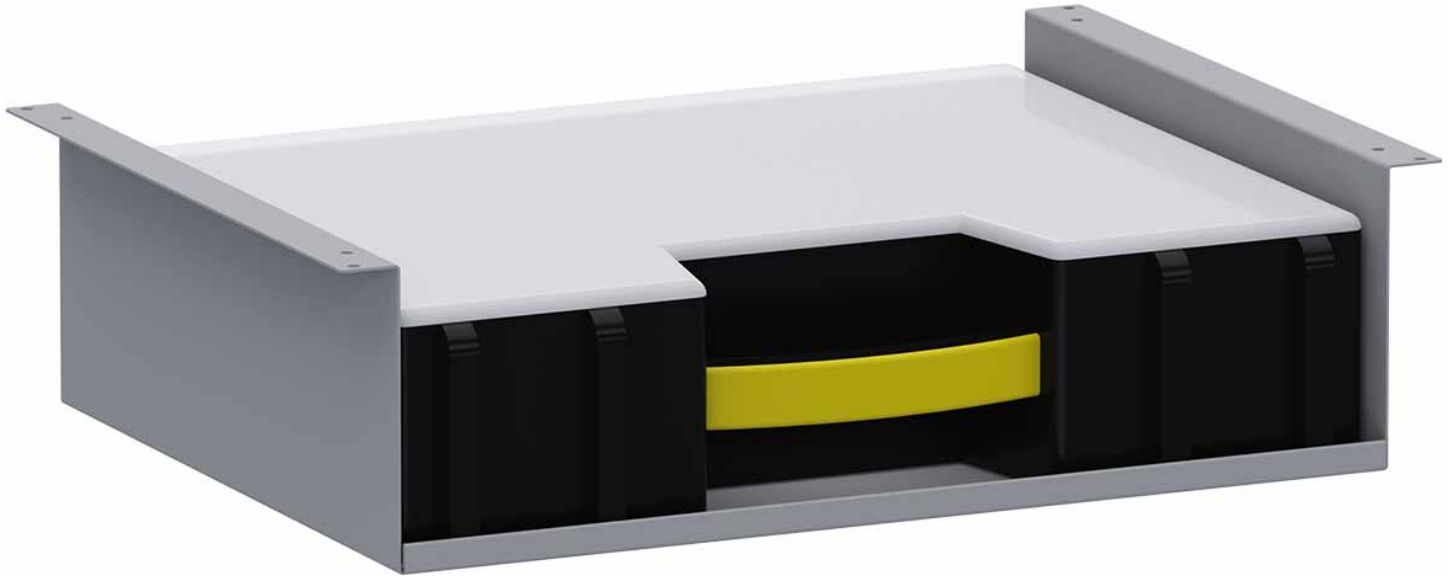

## CARGO CASE SHELF BRACKET - 40351 INCLUDED

---

Part # : 40391

## CARGO CASE SHELF BRACKET - 40351 INCLUDED

The Cargo Case Shelf Bracket mounts to the bottom of Holman shelving to create a space to store Small and Large Cargo Cases 40350 and 40351. Includes (1) 40351 Cargo Case.

### Features:

- Bracket attaches to underside of all steel Holman shelves mounted "lip up"
- Creates more usable space to store Cargo Cases
- Supports Large (40351) and Small (40350) Cargo Cases
- Includes one 40351 - Large Cargo Case