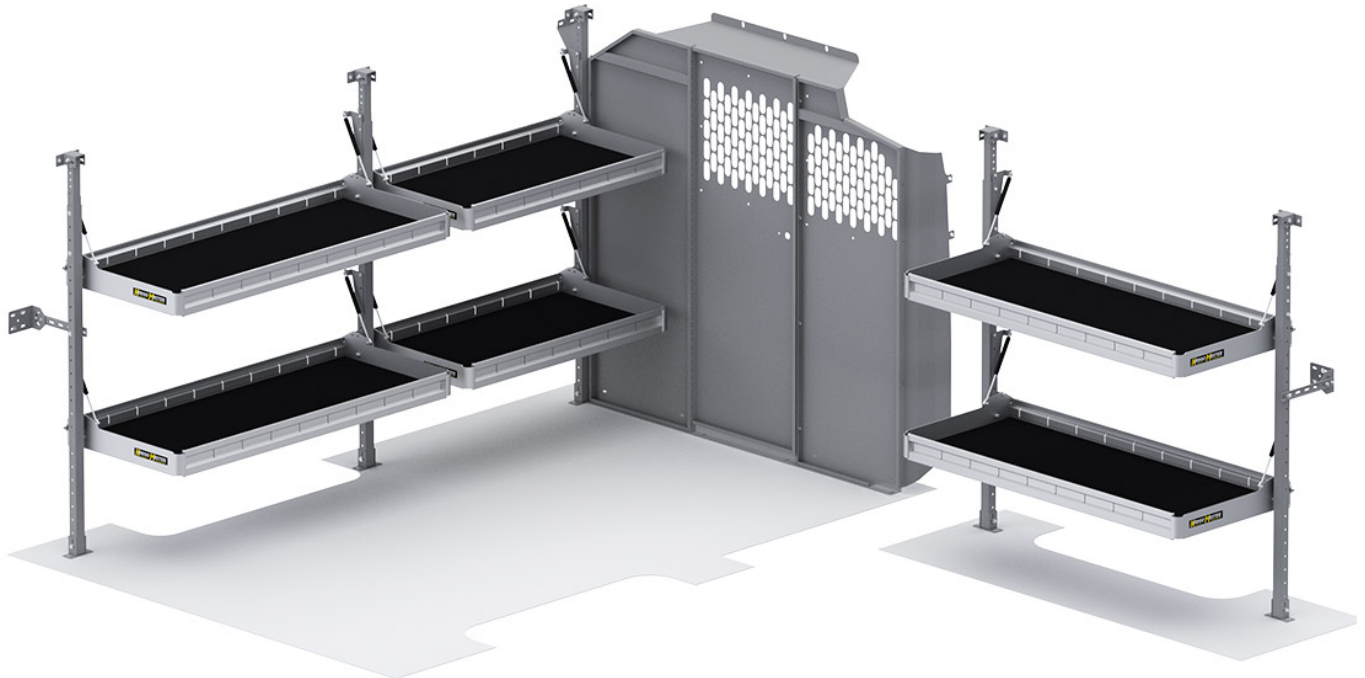

Holman

FOLDING SHELVES PACKAGE - NV STANDARD ROOF

Part # : 51NVL

FLAT OUT AWESOME

Our folding shelves fold flatter than the competition's to maximize van interior space. Perfect for parcel delivery applications, they're lightweight, easy to install and each shelf is rated to 150 lbs. Made out of aluminum, with uprights of powder coat finished steel for extra rigidity.

- **Strong** - Each shelf is rated to carry 150 lbs. Uprights are powder coat finished steel for extra rigidity.
- **Light** - Shelving is made out of lightweight and strong aluminum with rigid HolyPan base.
- **Compact** - Shelves are easily positioned up and down to maximize van interior space
- **Guaranteed** - Holman Warranty

PACKAGE INCLUDES

ITEM	DESCRIPTION	QTY
48486	Folding Shelf Unit - 48" W x 20" D	2
48367	Folding Shelf - Extra Shelf - 36" W x 20" D	2
48007	Folding Shelf - Leg	1
40640	Partition - Perforated - Transit & NV Low Roof, GM, Metris	1
406NL	Partition Wing Kit - NV Low Roof	1