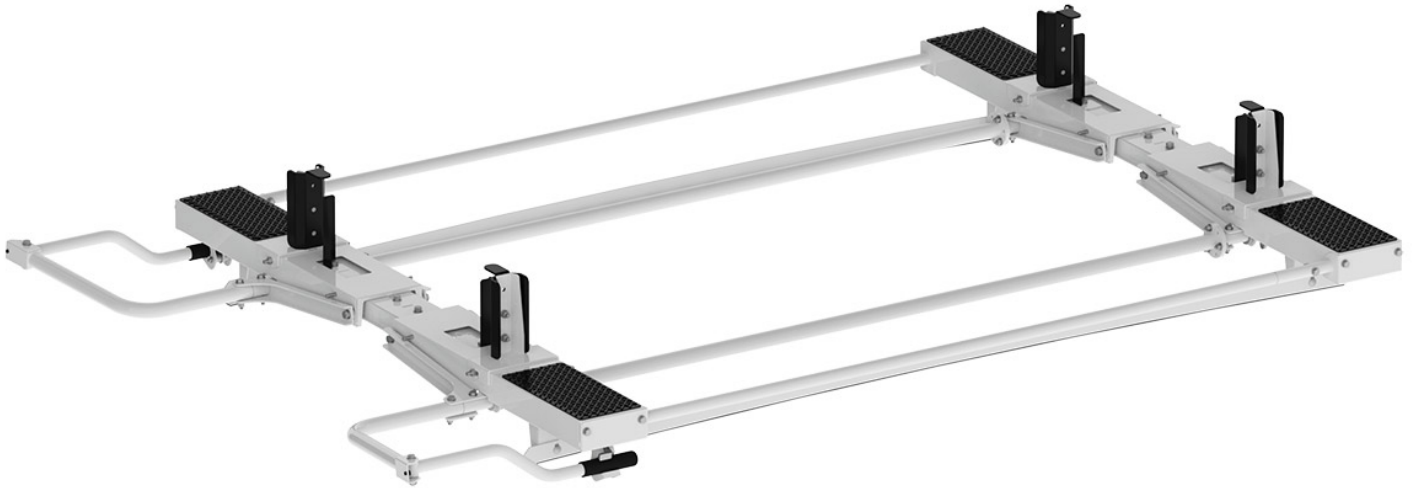

## DROP DOWN LADDER RACK KIT - DOUBLE - NV200

---

Part # : 4NCSDD

## Drop Down Ladder Rack Kit - Double - NV200

### Includes:

- Rack bows
- Passenger side drop down mechanism
- Drivers side drop down mechanism
- Mount Kit

### Features:

- Adjustable clamps firmly secure ladder to rack
- Quick & easy to assemble and install
- Rung grips are adjustable to secure extension ladders of all sizes.
- Rugged crossbows are low over van roof to reduce overall vehicle height and to facilitate loading and unloading.
- Zinc epoxy primed for superior rust resistance.
- Chip resistant powder coat finish.
- Holman Warranty