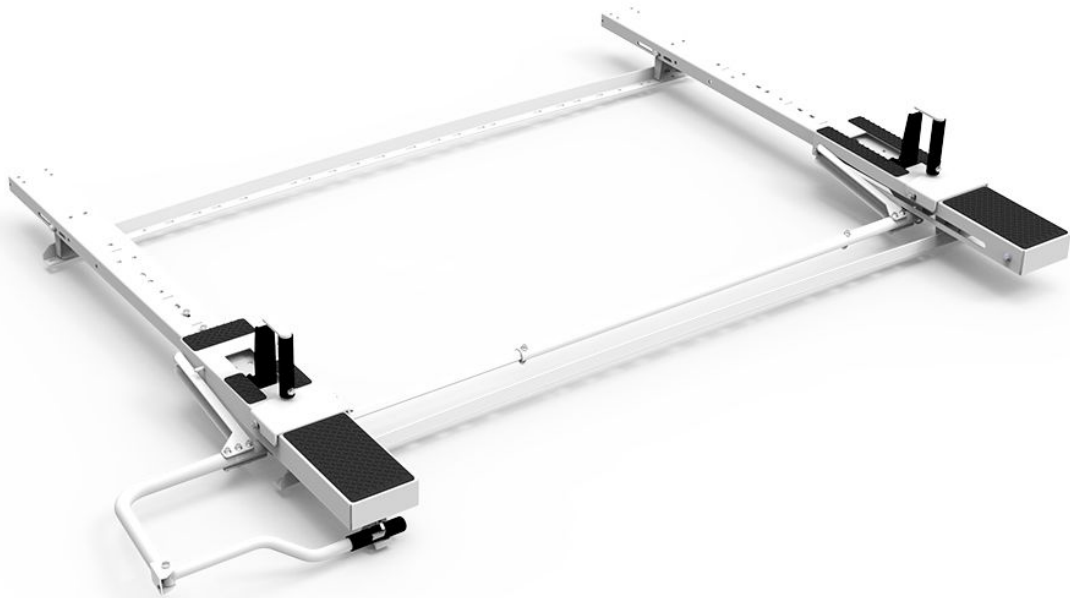

## DROP DOWN LADDER RACK KIT - SINGLE - NV200

---

Part # : 4NCS0D

## Drop Down Ladder Rack Kit - Single - NV200

### Includes:

- Rack bows
- Passenger side drop down mechanism
- Mount Kit

### Features:

- Adjustable clamps firmly secure ladder to rack
- Quick & easy to assemble and install
- Rung grips are adjustable to secure extension ladders of all sizes.
- Rugged crossbows are low over van roof to reduce overall vehicle height and to facilitate loading and unloading.
- Zinc epoxy primed for superior rust resistance.
- Chip resistant powder coat finish.
- Holman Warranty