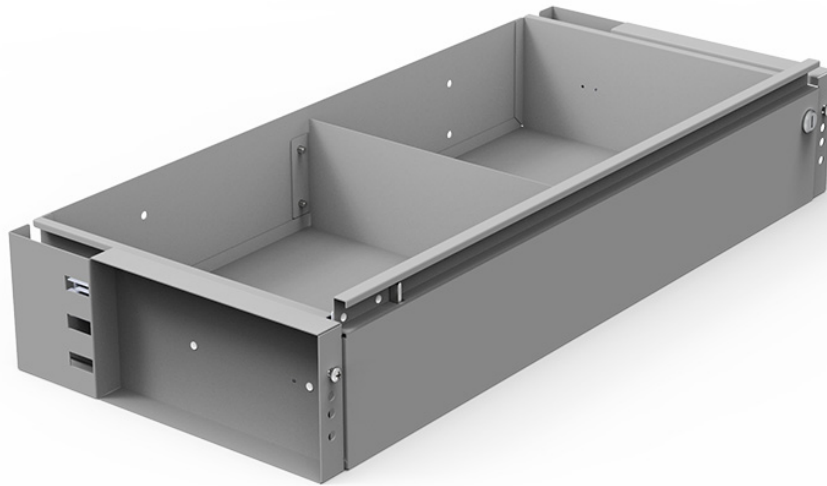

DRAWER - LOCKING SHELF DRAWER 32" W

Part # : 48132

Single 30" W Locking Shelf Drawer

Features:

- 31.7" W x 6" H x 14.3" D
- Installs in minutes for fast and easy setup
- 100lb capacity
- Largest drawer system Holman manufactures for ultimate storage and keeps valuables secure
- Can be installed as single or multiple drawer configuration on any standard Holman shelf
- Adjustable dividers included for convenient compartmentalization and organization
- Holman Warranty